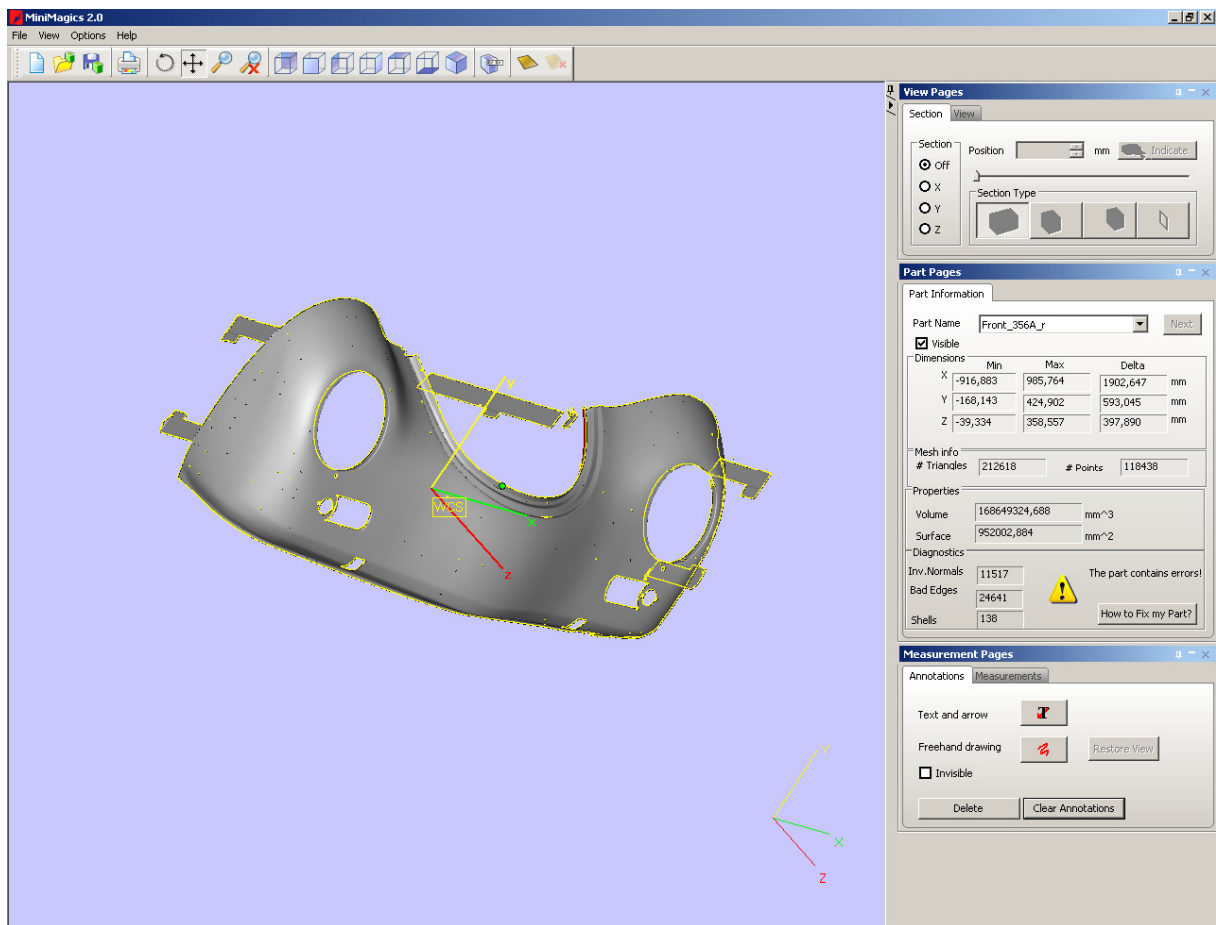

356 A NOSE

HAND MADE CUSTOM PANELS

- 1/2 nose price **1.250,= Excl VAT**
- Several unmolested noses are scanned;
- Scans are digital adapted for symmetry;
- Mold are CAD /CAM produced.