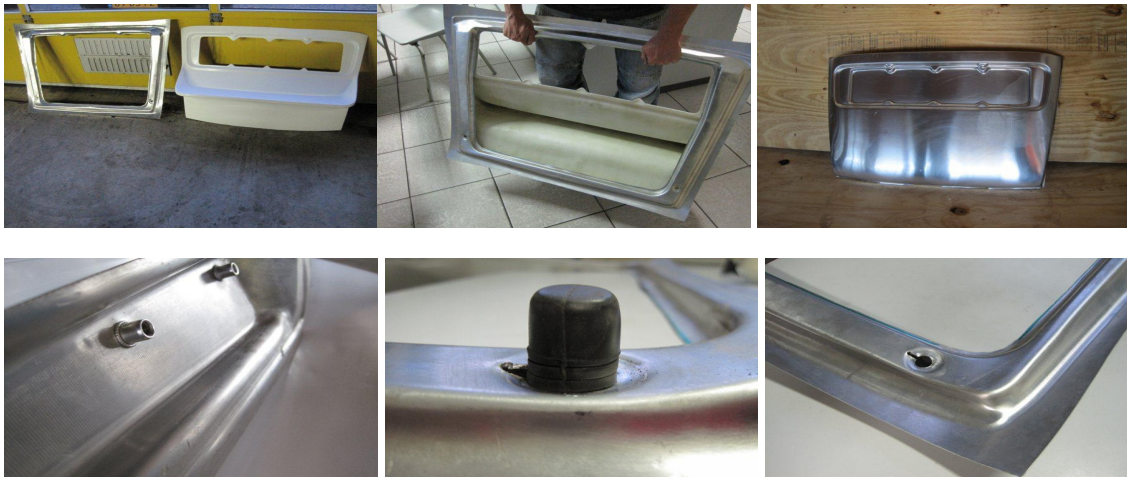

www.porsche-restoration-panels.com

Trademark of Speedco BV