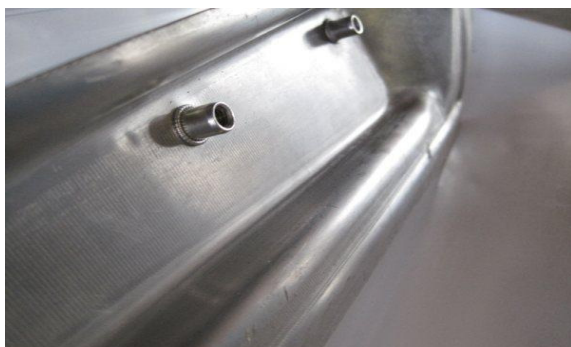

www.porsche-restoration-panels.com

Trademark of Speedco BV