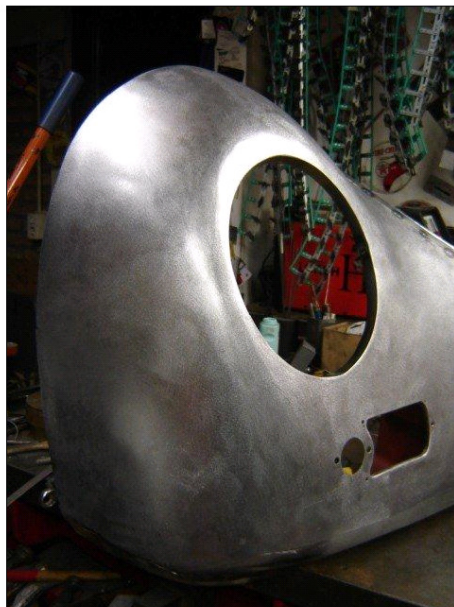

Trademark of Speedco BV

Hand made panel formed on a CAD/CAM mold

www.porsche-restoration-panels.com

Trademark of Speedco BV

PORSCHE 911

HEELBOARD

Price 110,= Excl VAT

www.porsche-restoration-panels.com

Trademark of Speedco BV

PORSCHE 911

SEATS LWB

GREAT FOR CONVERSIONS

Fits 915 Gearbox

Price 270,= Excl VAT L or R

P222L

www.porsche-restoration-panels.com